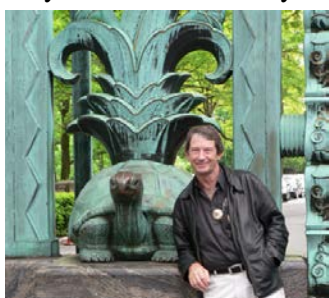

Join us for an evening focusing on Art Deco down under. In this illustrated talk, author of the award-winning *Melbourne Art Deco*, Robin Grow, explores the Art Deco and Modernist treasures in Melbourne, Australia. Though

Melbourne—founded in 1834 at the bottom of Australia—was one of the British Empire’s great Victorian cities, this talk illustrates how the interwar years fostered a new spirit of modernism. Much like New York, the 1920s and ’30s brought Melbourne motor cars, the modern woman, females as consumers, stunning jazz age fashion, vivacious dance and music scenes, and of course cocktails!

During the 1920s and ’30s Melbourne was transformed into a wonderful Art Deco center that featured the first truly international style. As new facing materials were introduced, such as terracotta and terrazzo, the city became colorized and steel reinforced concrete revolutionized building processes. And, it wasn’t only brand new buildings featuring these modern materials—existing buildings shed their excessive ornamentation in favor of Art Deco’s smooth and unadorned surfaces, murals, large expanses of glass, stylized building signs, and cantilevered balconies. In his engaging talk, Grow illustrates how the Art Deco style can be seen everywhere—from A (apartment blocks) to Z (the Melbourne Zoo), and of course the famous train—the Spirit of Progress.

Robin Grow, longtime President of the Art Deco & Modernism Society of Australia, is an expert on the Art Deco in Melbourne. He writes and presents extensively on the era, assists organizations with exhibitions, and leads engaging tours of Melbourne and its suburbs. In 2009, he wrote and published the award-winning book *Melbourne Art Deco*, which is now being re-published. Grow is also the Vice President of the International Coalition of Art Deco Societies.